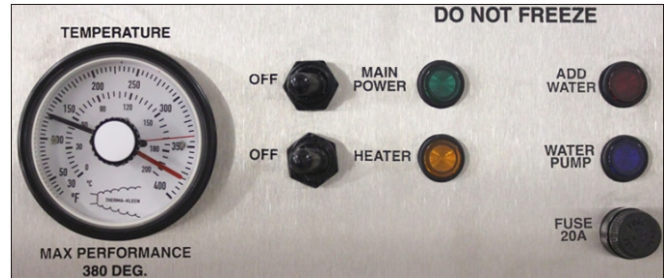

97% Dry Vapor to Clean-De-grease-Sanitize-Disinfect and Deodorize

Industrial 400

Specifications:

Temperature: max. 380° F/193° C
 Pressure: max. 180 PSI/10.6 bar
 Boiler: 1.5 gallon Stainless Steel Boiler and
 2 gallon Stainless Steel Reserve Tank
 Electrical: 120 VAC @ 18 amps, 240 VAC @ 9 amps
 Cabinet: 16" W x 16" D x 16" H
 Weight: 80 lbs (with handle)

Safety Features:

Low water alarm signals low water level w/ audible alarm
 Temp. Control with high cut-off
 High pressure limit switch
 High pressure relief valve

Additional Features:

In-Line pump filter
 Stainless steel hose

***If you want to CLEAN IT...
 STEAM IT!!**

The only AMERICAN MADE vapor steam cleaner. The Therma-Kleen THERMA-STEEM INDUSTRIAL MODEL 400 is easy to use. Just pour water into the stainless steel reserve tank, plug into an electrical outlet and within minutes the cleaner will be ready to deliver the most powerful cleaning pressures and temperatures in the industry today of 180 PSI/ 10.6 bar (pressure) and at 380°F/193°C (temperature).

The Therma-Kleen THERMA-STEEM INDUSTRIAL MODEL 400 is ideal for sanitizing and de-greasing areas where water should not or cannot be used; i.e. in kitchen ovens, on floors, tile and refrigerators; also for dining, carpeted and seating areas; for auto detail shops to clean seats, carpets and dashboards; for nursing homes and hospitals to sanitize mattresses (killing dust mites) wheel chairs, etc.